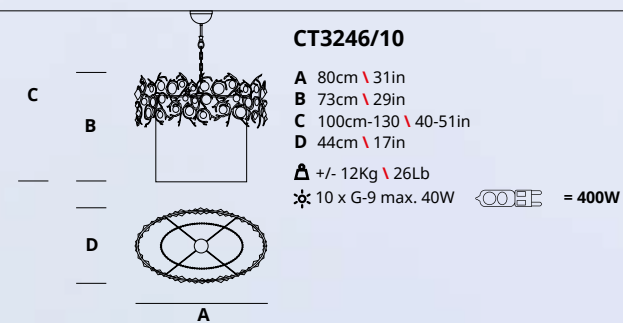

CT3246/10 - FP/10+14+34