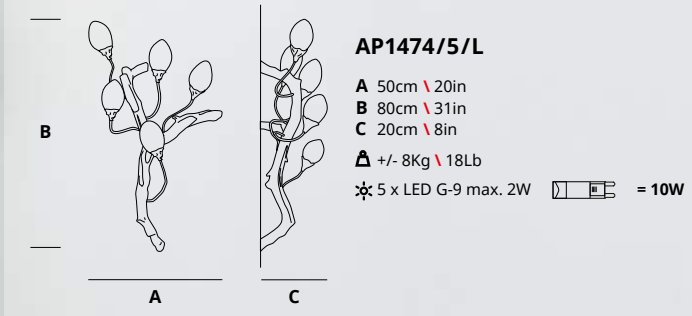

AP1474/5/R - FP/10 2700K