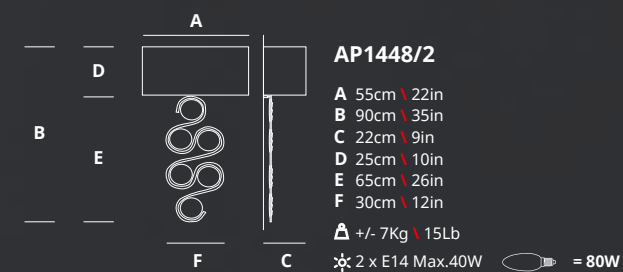

AP1430/2 - FP/10+E