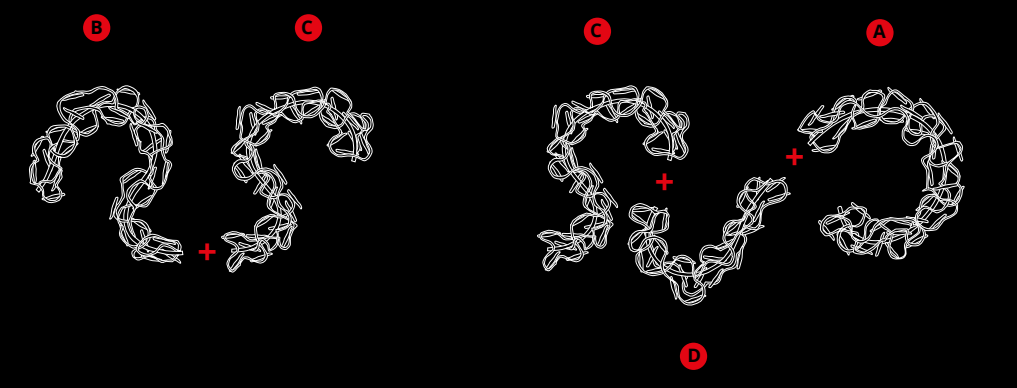

CT3378/A/18

- A 95cm \ 37in
- B 80cm \ 31in
- C 80cm-390cm \ 31in-154in
- D 95cm \ 37in
- Δ +/- 48Kg \ 105Lb
- ✱ 18 x LED G-9 max. 2W = 36W

CT3378/B/18

- A 85cm \ 33in
- B 105cm \ 41in
- C 105cm-390cm \ 41in-154in
- D 100cm \ 39in
- Δ +/- 49Kg \ 108Lb
- ✱ 18 x LED G-9 max. 2W = 36W

CT3378/C/18

- A 85cm \ 33in
- B 90cm \ 35in
- C 90cm-390cm \ 35in-154in
- D 100cm \ 39in
- Δ +/- 50Kg \ 110Lb
- ✱ 18x LED G-9 max. 2W = 36W

CT3378/D/12

- A 90cm \ 35in
- B 90cm \ 35in
- C 90cm-390cm \ 35in-154in
- D 70cm \ 28in
- Δ +/- 35Kg \ 77Lb
- ✱ 12 x LED G-9 max. 2W = 24W

CT3378/E/12

- A 90cm \ 35in
- B 90cm \ 35in
- C 90cm-390cm \ 35in-154in
- D 47cm \ 19in
- Δ +/- 32Kg \ 71Lb
- ✱ 12 x LED G-9 max. 2W = 24W