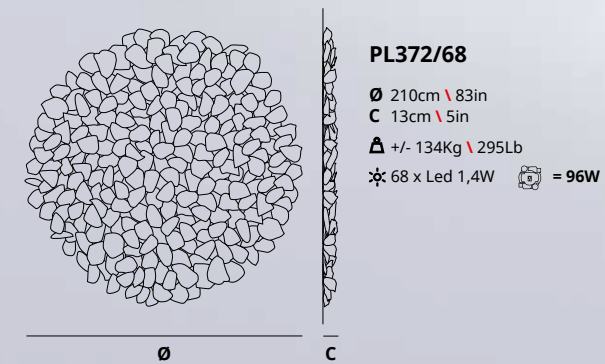

AP1471/6 - FP+PR+CH+PL 3000k

AP1470/6 - FO 3000k

AP1470/6 - FP 3000k

AP1471/6 - FO+CO+TA+RO 3000k