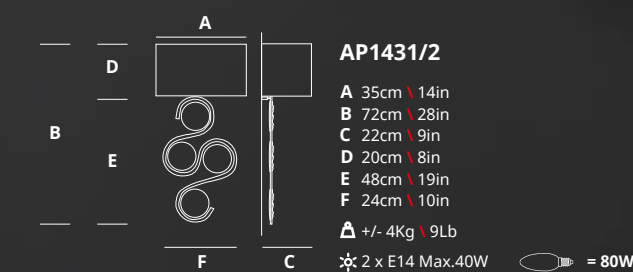

AP1430/2 - FP/10+E