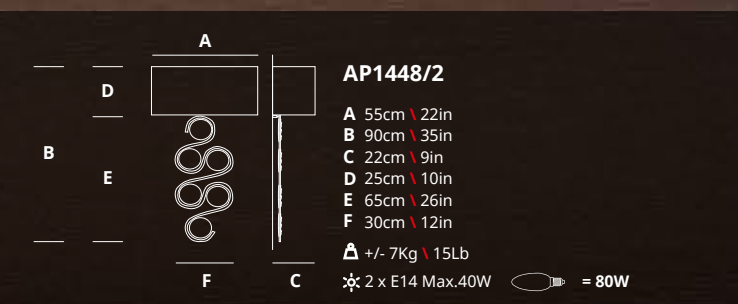

AP1448/2 - FP/10+E

CT3287/11 - FO/10

CT3287/11
 Ø 70cm \ 28in
 B 65cm \ 26in
 C 85cm-330cm \ 33in-130in
 ▲ +/- 20Kg \ 44Lb
 ✱ 11 x G-9 max. 40W  = 440W

CT3282/1 - FP/10

CT3282/1
 Ø 50cm \ 20in
 B 50cm \ 20in
 C 50cm-350cm \ 20in-138in
 ▲ +/- 10Kg \ 22Lb
 ✱ 1 x E27 Max.100W  = 100W