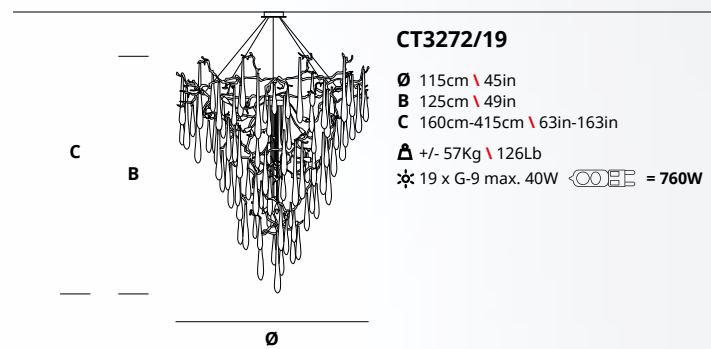

CT3272/19 - FP/10

CT3272/19

Ø 115cm | 45in

B 125cm | 49in

C 160cm-415cm | 63in-163in

A +/- 57Kg | 126Lb

✱ 19 x G-9 max. 40W  = 760W

CT3272/19 - FP/10