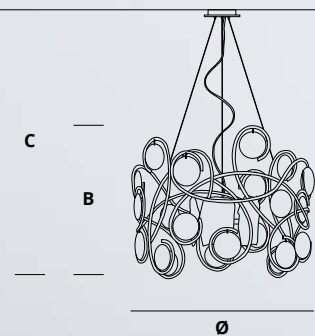

AP1448/2 - FP/10+E

CT3287/11 - FO/10

CT3287/11
 Ø 70cm \ 28in
 B 65cm \ 26in
 C 85cm-330cm \ 33in-130in
 ▲ +/- 20Kg \ 44Lb
 ✱ 11 x G-9 max. 40W  = 440W

CT3282/1 - FP/10

CT3282/1
 Ø 50cm \ 20in
 B 50cm \ 20in
 C 50cm-350cm \ 20in-138in
 ▲ +/- 10Kg \ 22Lb
 ✱ 1 x E27 Max.100W  = 100W