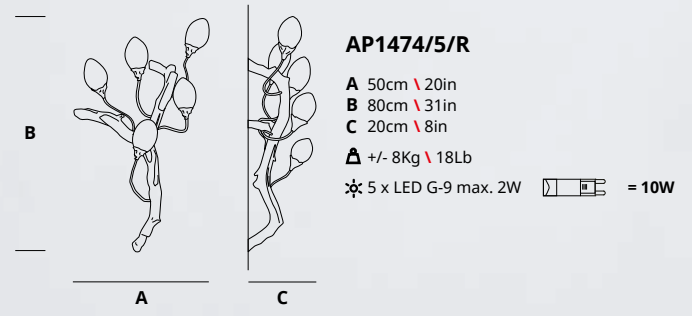

AP1474/5/R - FP/10 2700K