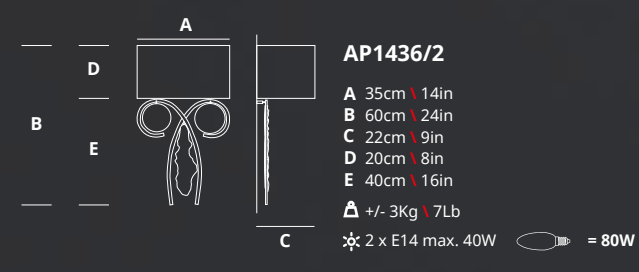

AP1430/2 - FP/10+E