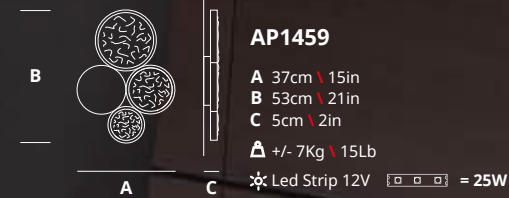

6040 - PR/10 4700k