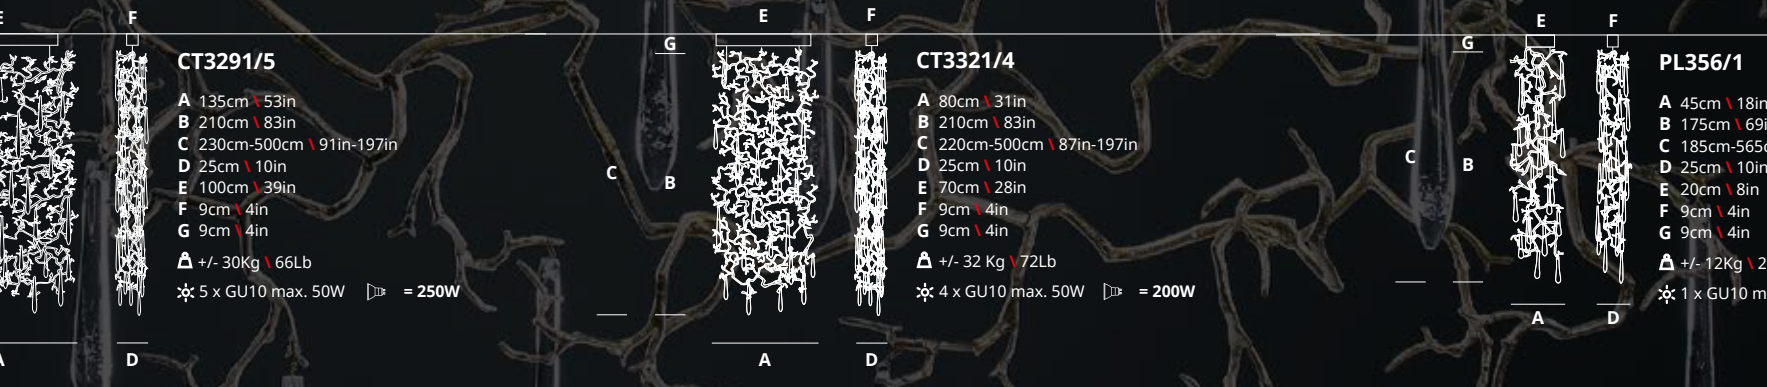

CT3321/4 - FP/10