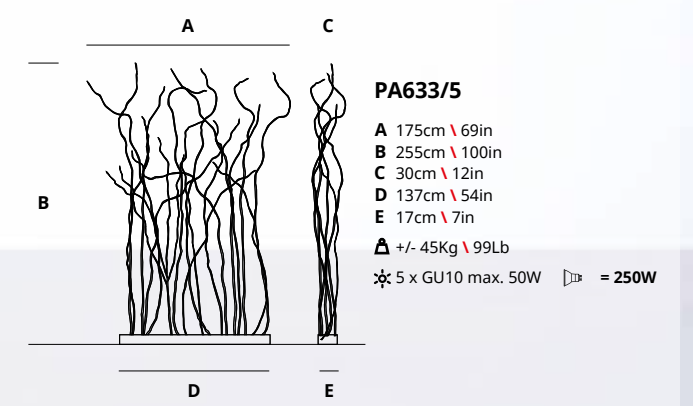

PA633/5 - FO