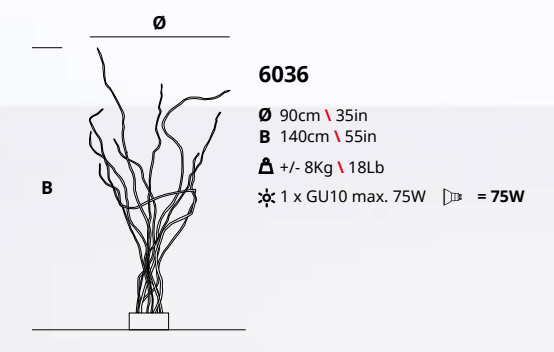

6036 - FP

AP1439/3 - FP