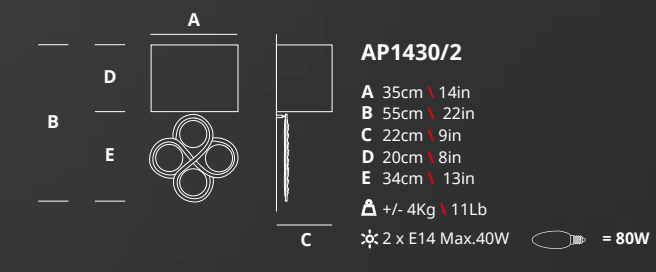

AP1430/2 - FP/10+E