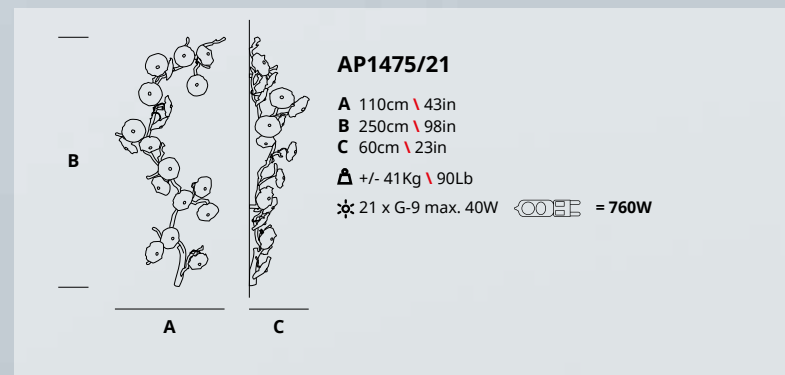

AP1475/21 - CH/10