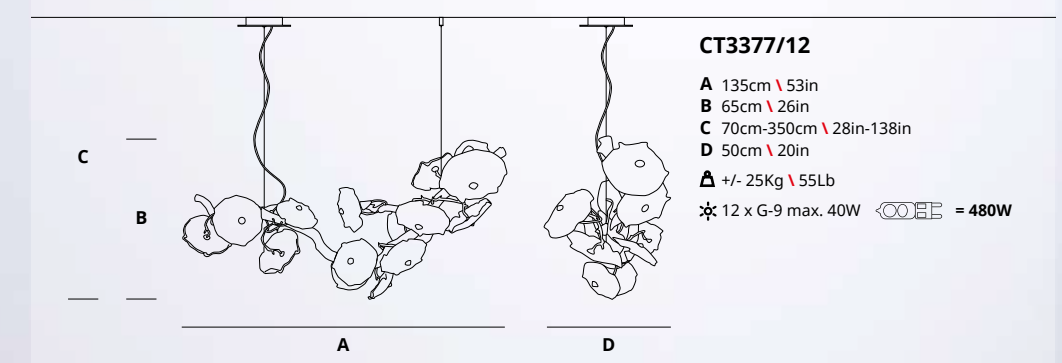

AP1475/21 - CH/10