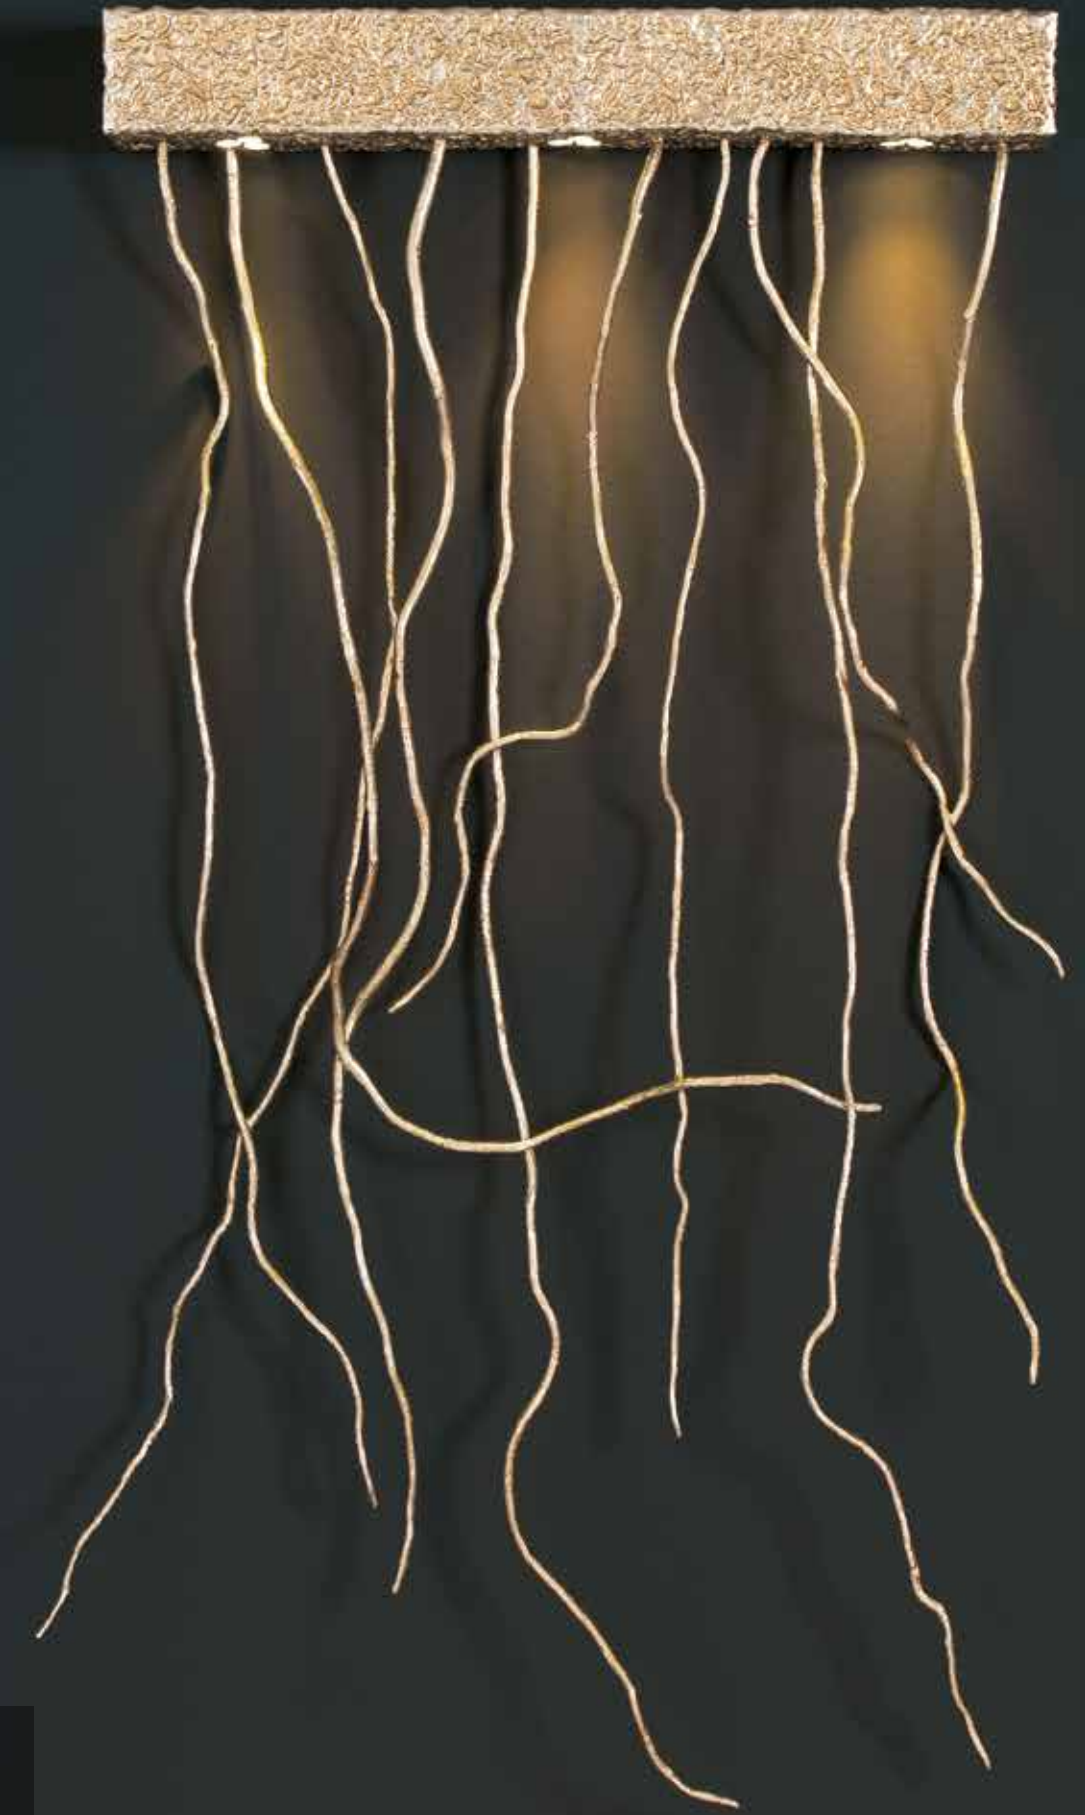

6036 - FP

AP1439/3 - FP