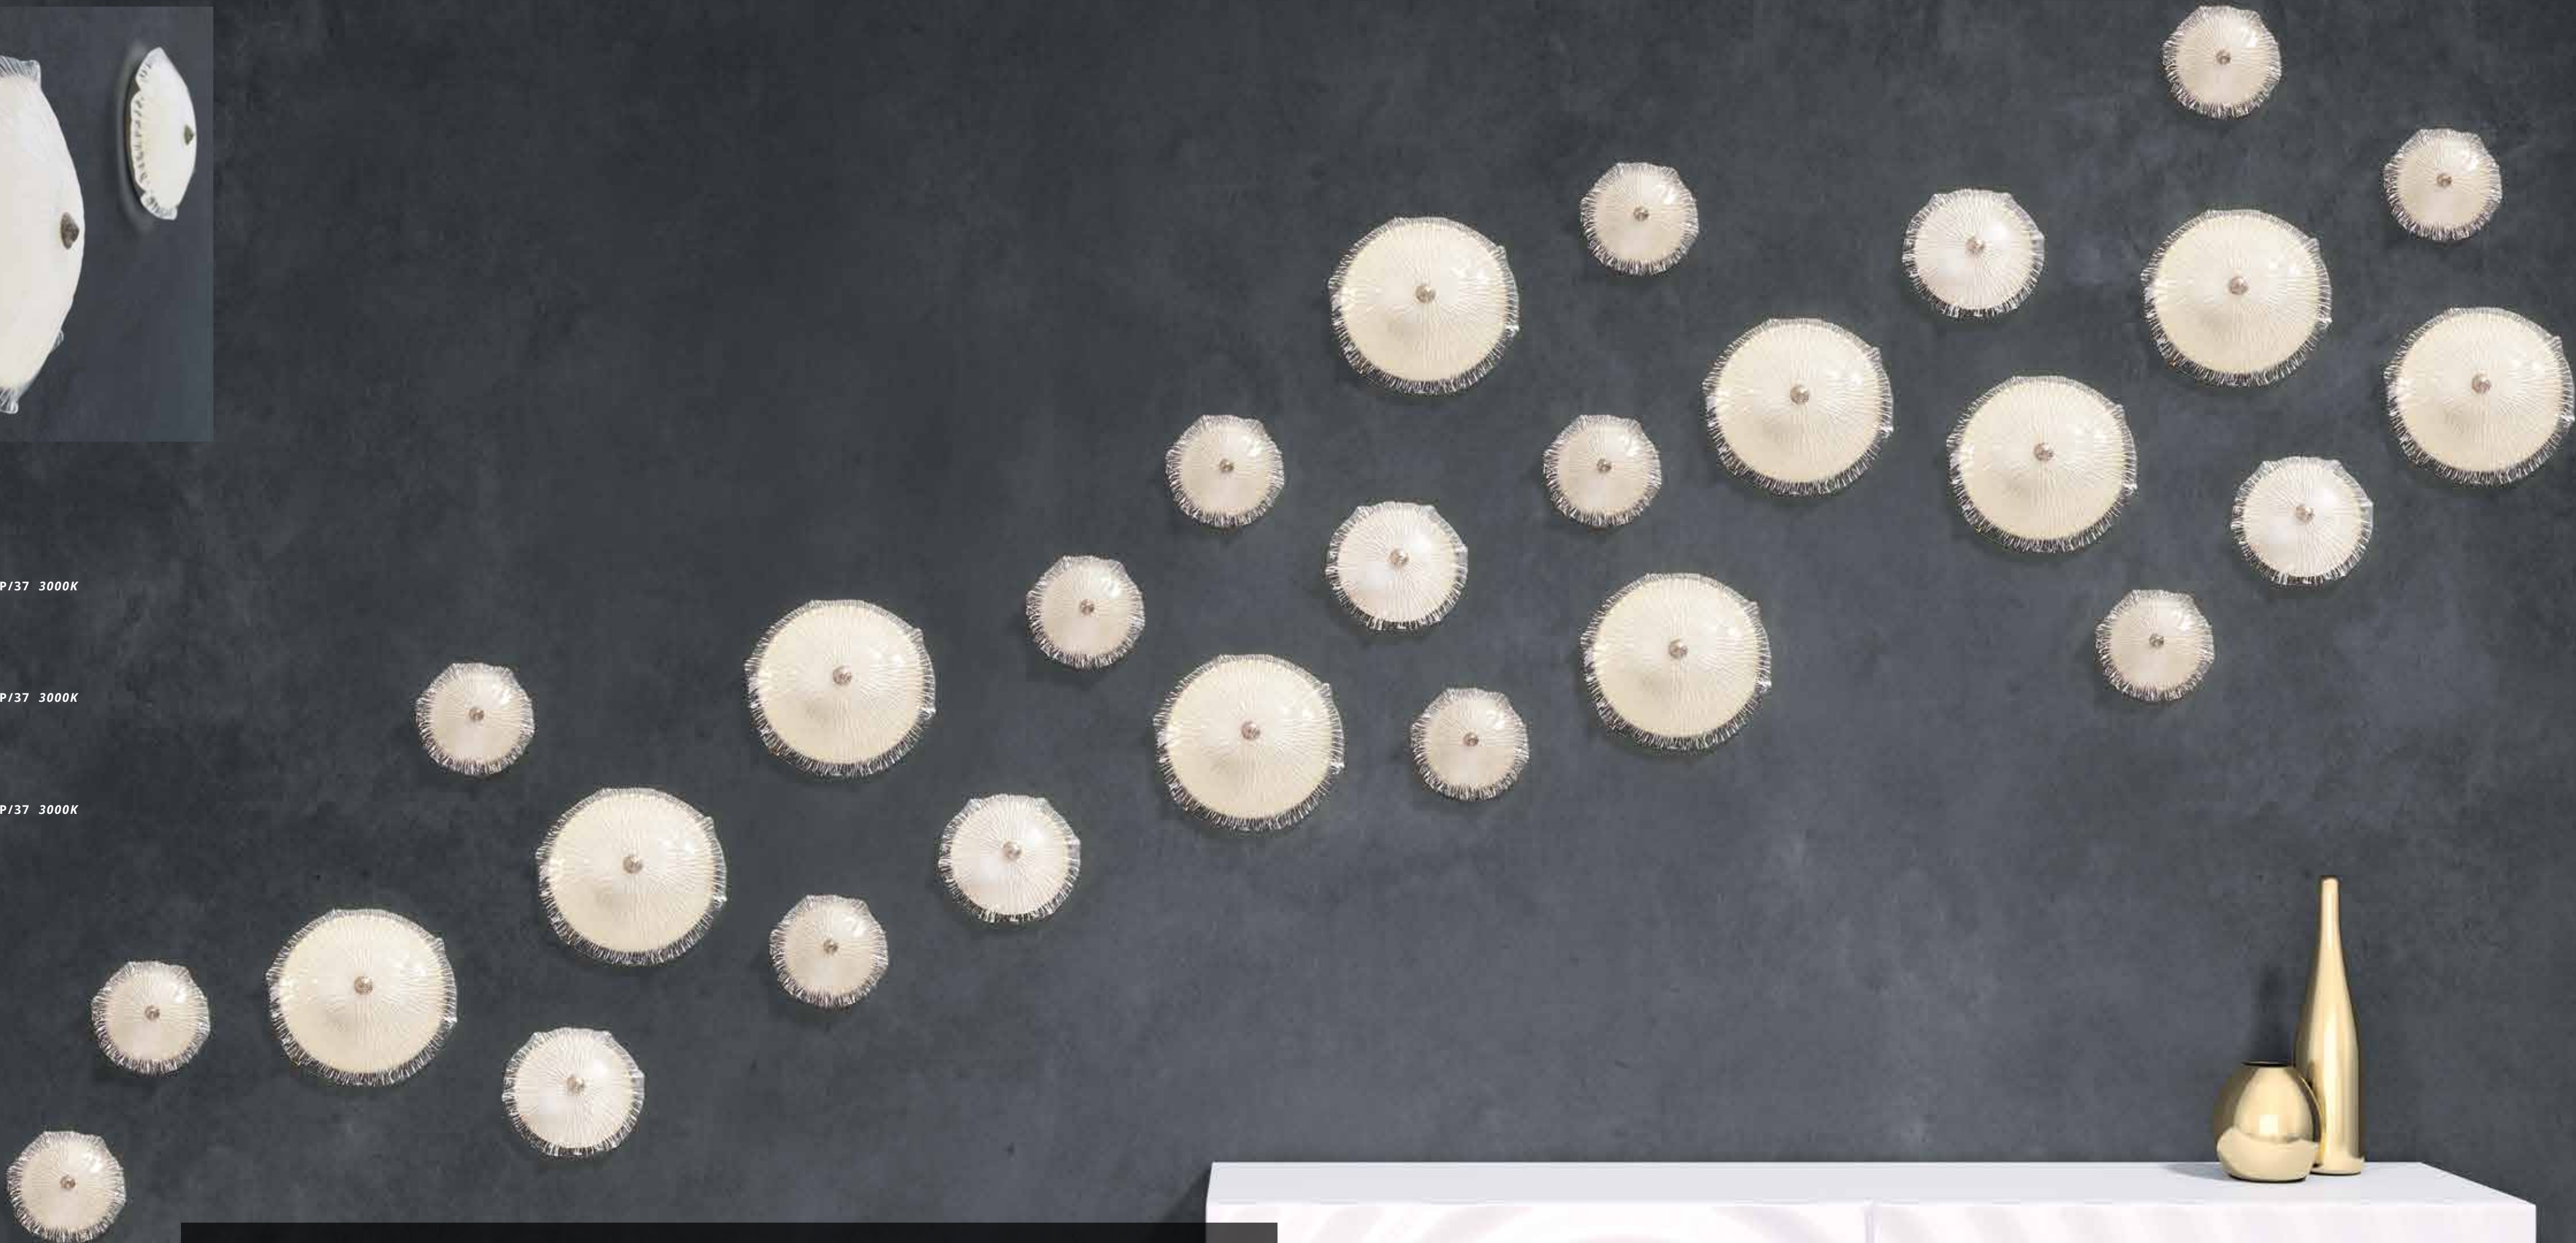

AP1457 - FP/37 3000K

AP1456 - FP/37 3000K

AP1455 - FP/37 3000K