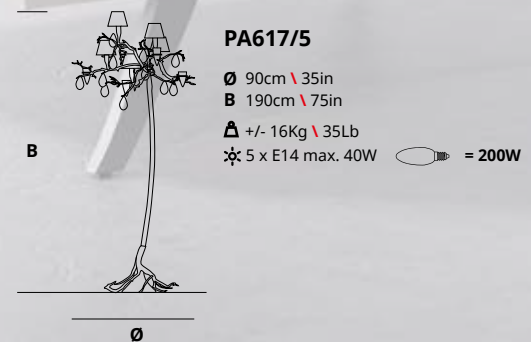

CT3271/14 - RO/10/D

CT3271/14

A 200cm \ 79in
B 85cm \ 33in
C 120cm \ 47in

Δ +/- 28Kg \ 61Lb
* 14 x E14 Max.40W ○ = 560W

The technical drawing shows the chandelier's structure with three main dimensions: A (total height), B (width of the main tier), and C (width of the lower tier). A legend indicates that a triangle symbol represents a weight of +/- 28Kg (61Lb), a star symbol represents 14 x E14 Max.40W, and a circle symbol represents a diameter of 560W.

CT3226/6 - TA/10/C

CT3226/6
 Ø 130cm \ 51in
 B 85cm \ 33in
 Δ +/- 15Kg \ 33Lb
 ✱ 6 x E14 Max.40W  = 240W

CT3198/12 - FO/10

PA617/5 - FP/10/H

AP1385/3 - TA/A+B+C

AP1380/2 - FP/10/A+B

AP1384/3 - FO/10

5993 - FP/10/A+B