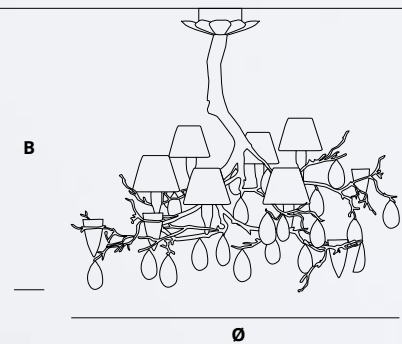

CT3196/6
Ø 105cm \ 41in
B 85cm \ 33in
Δ +/- 18Kg \ 40Lb
✱ 6 x E14 Max.40W = 240W

CT3226/6 - TA/10/C