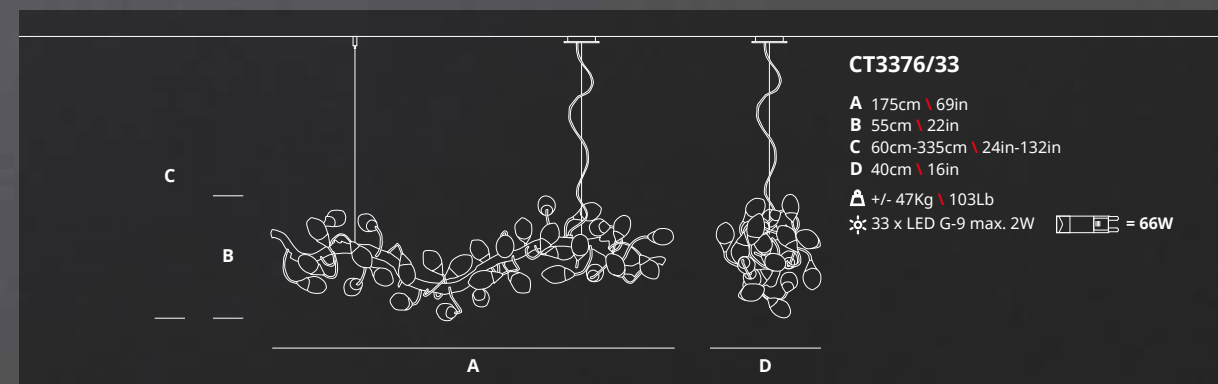

CT3376/33 - FO/10 2700K