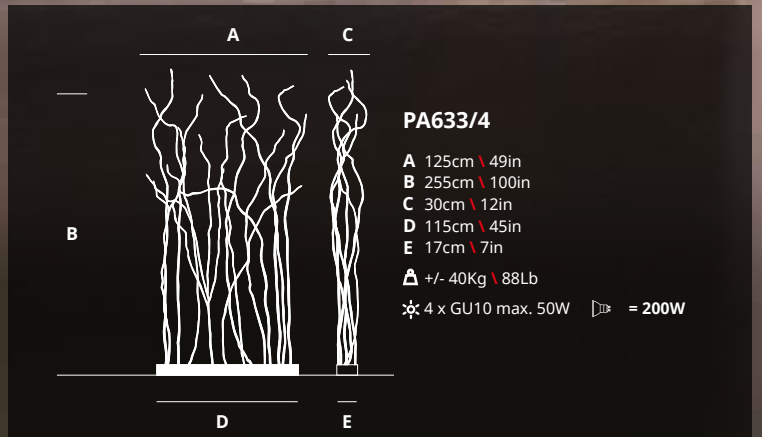

PA637/3 - FP

PA633/4 - FP