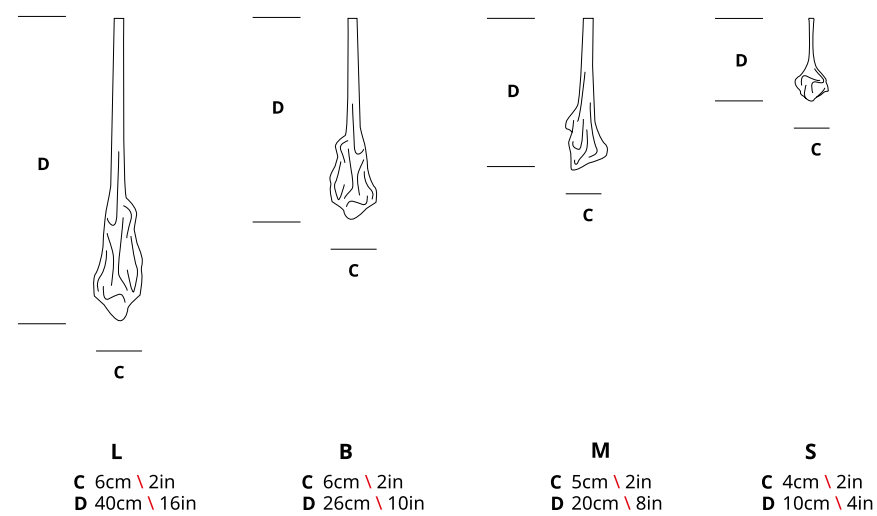

WATERFALL

AQUA

NIAGARA

CORAL

LOTUS

LUNA

LIQUID