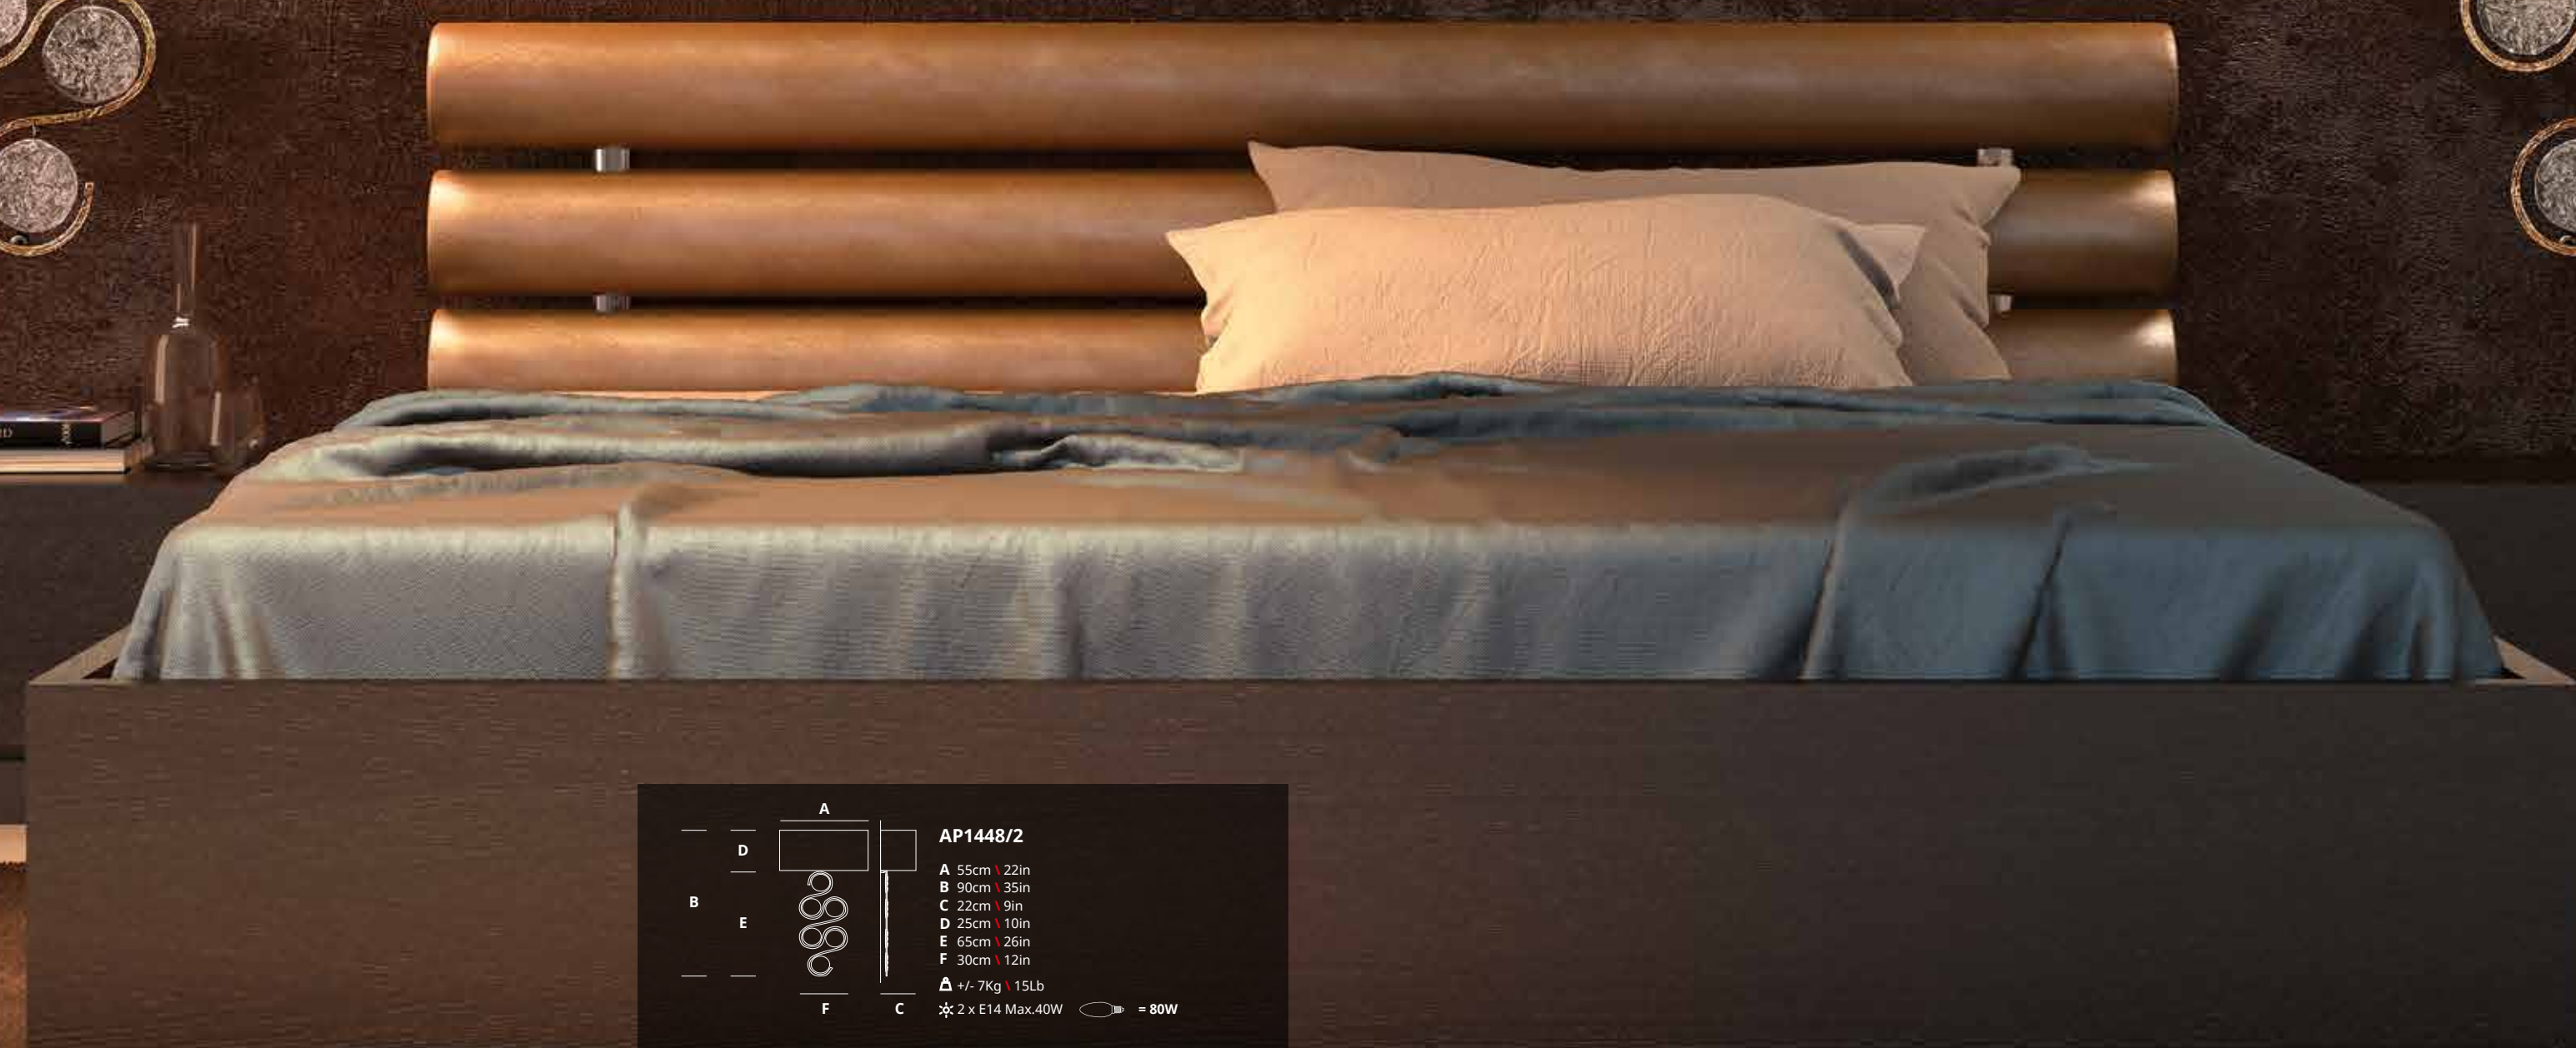

AP1448/2 - FP/10+E

CT3287/11 - FO/10

CT3287/11
 Ø 70cm \ 28in
 B 65cm \ 26in
 C 85cm-330cm \ 33in-130in
 ▲ +/- 20Kg \ 44Lb
 ✱ 11 x G-9 max. 40W  = 440W

CT3282/1 - FP/10

CT3282/1
 Ø 50cm \ 20in
 B 50cm \ 20in
 C 50cm-350cm \ 20in-138in
 ▲ +/- 10Kg \ 22Lb
 ✱ 1 x E27 Max.100W  = 100W