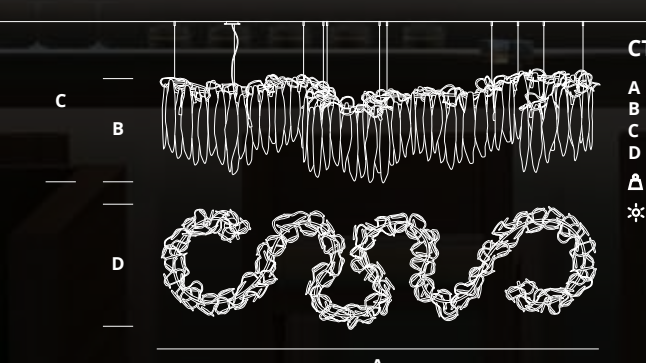

- A 395cm \ 156in
- B 105cm \ 41in
- C 105cm-390cm \ 41in-154in
- D 112cm \ 44in
- A +/- 230Kg \ 507Lb
- 84 x LED G-9 max. 2W ☐ = 168W