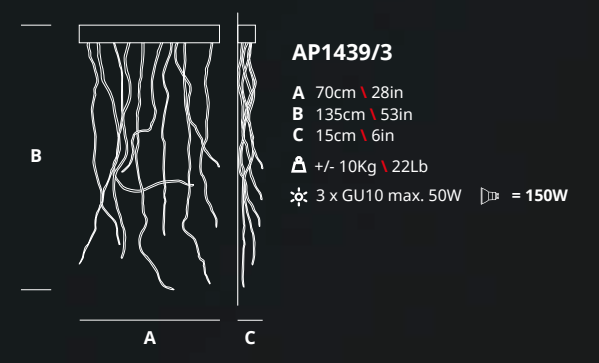

6036 - FP

AP1439/3 - FP