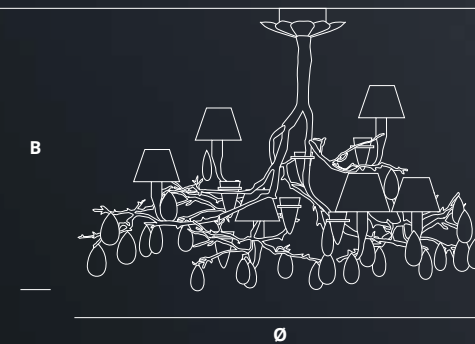

CT3226/6
Ø 130cm \ 51in
B 85cm \ 33in
Δ +/- 15Kg \ 33Lb
✱ 6 x E14 Max.40W = 240W