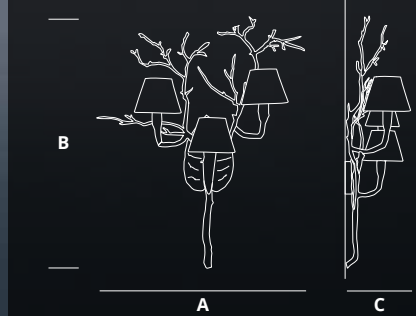

CT3198/12 - FO/10

AP1385/3
A 70cm \ 28in
B 80cm \ 31in
C 27cm \ 11in
Δ +/- 4Kg \ 9Lb
✱ 3 x E14 Max.40W = 120W