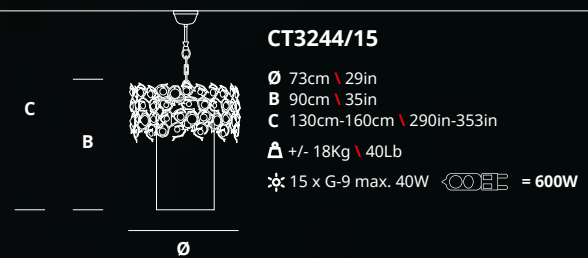

CT3246/10 - FP/10+14+34