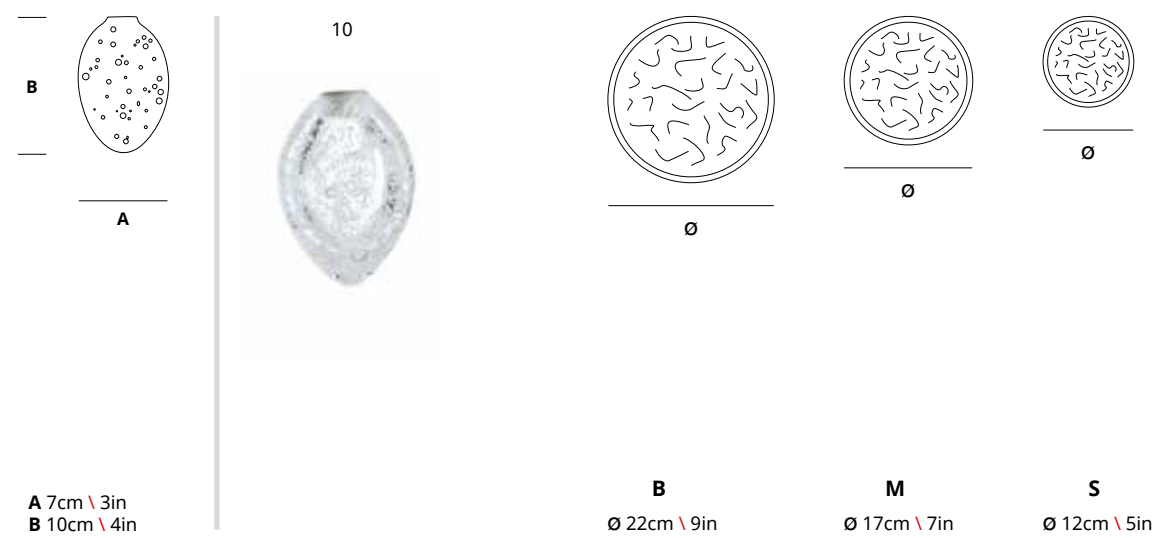

WATERFALL

AQUA

NIAGARA

CORAL

LOTUS

LUNA

LIQUID