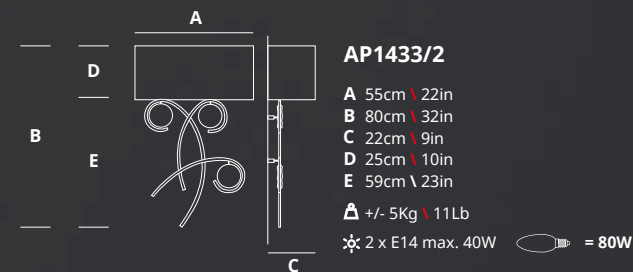

AP1430/2 - FP/10+E