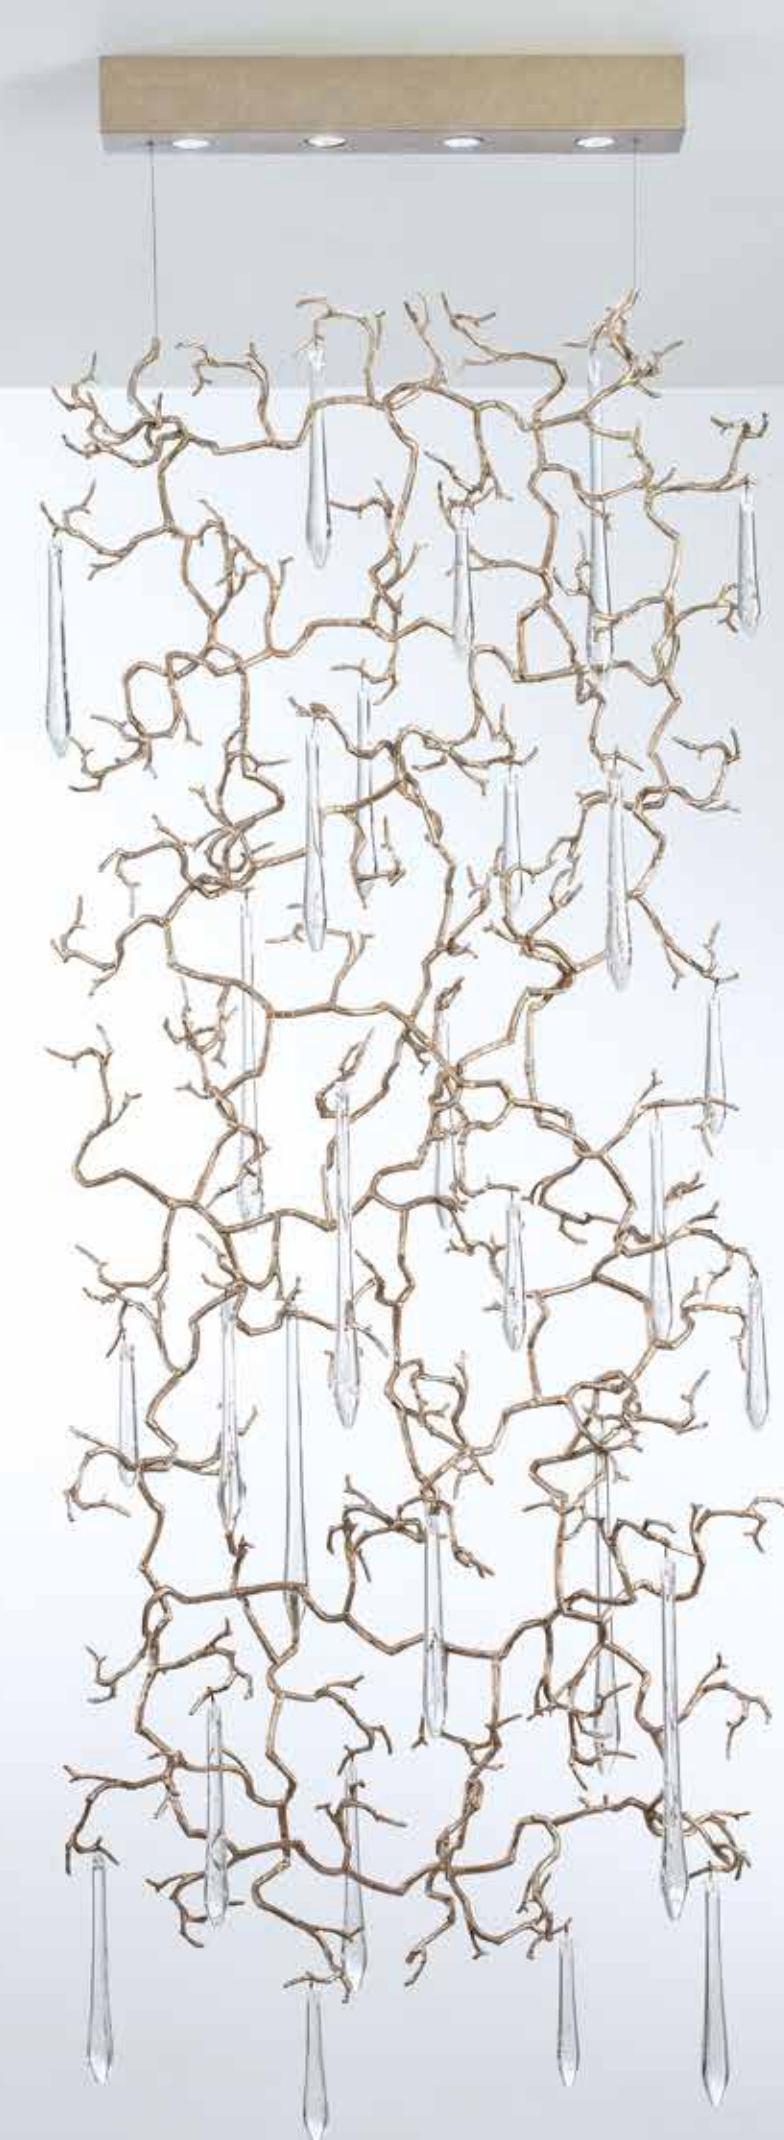

CT3321/4 - FP/10