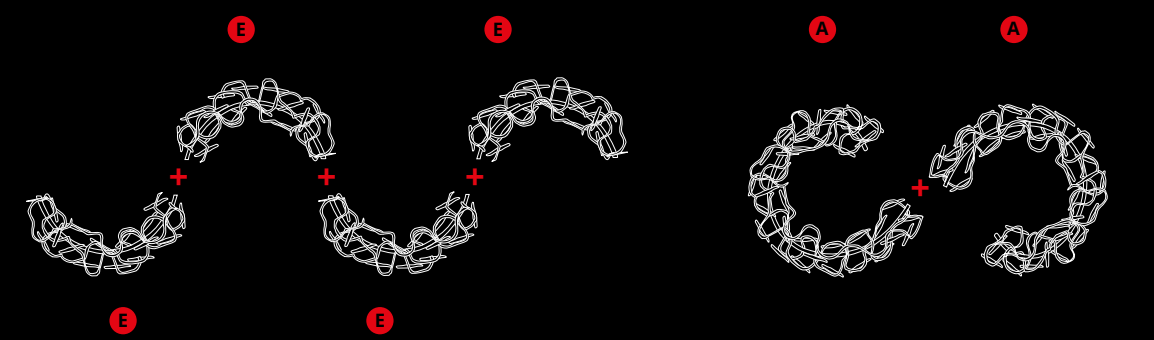

CT3378/A/18

- A 95cm \ 37in
- B 80cm \ 31in
- C 80cm-390cm \ 31in-154in
- D 95cm \ 37in
- Δ +/- 48Kg \ 105Lb
- ✱ 18 x LED G-9 max. 2W = 36W

CT3378/B/18

- A 85cm \ 33in
- B 105cm \ 41in
- C 105cm-390cm \ 41in-154in
- D 100cm \ 39in
- Δ +/- 49Kg \ 108Lb
- ✱ 18 x LED G-9 max. 2W = 36W

CT3378/C/18

- A 85cm \ 33in
- B 90cm \ 35in
- C 90cm-390cm \ 35in-154in
- D 100cm \ 39in
- Δ +/- 50Kg \ 110Lb
- ✱ 18x LED G-9 max. 2W = 36W

CT3378/D/12

- A 90cm \ 35in
- B 90cm \ 35in
- C 90cm-390cm \ 35in-154in
- D 70cm \ 28in
- Δ +/- 35Kg \ 77Lb
- ✱ 12 x LED G-9 max. 2W = 24W

CT3378/E/12

- A 90cm \ 35in
- B 90cm \ 35in
- C 90cm-390cm \ 35in-154in
- D 47cm \ 19in
- Δ +/- 32Kg \ 71Lb
- ✱ 12 x LED G-9 max. 2W = 24W